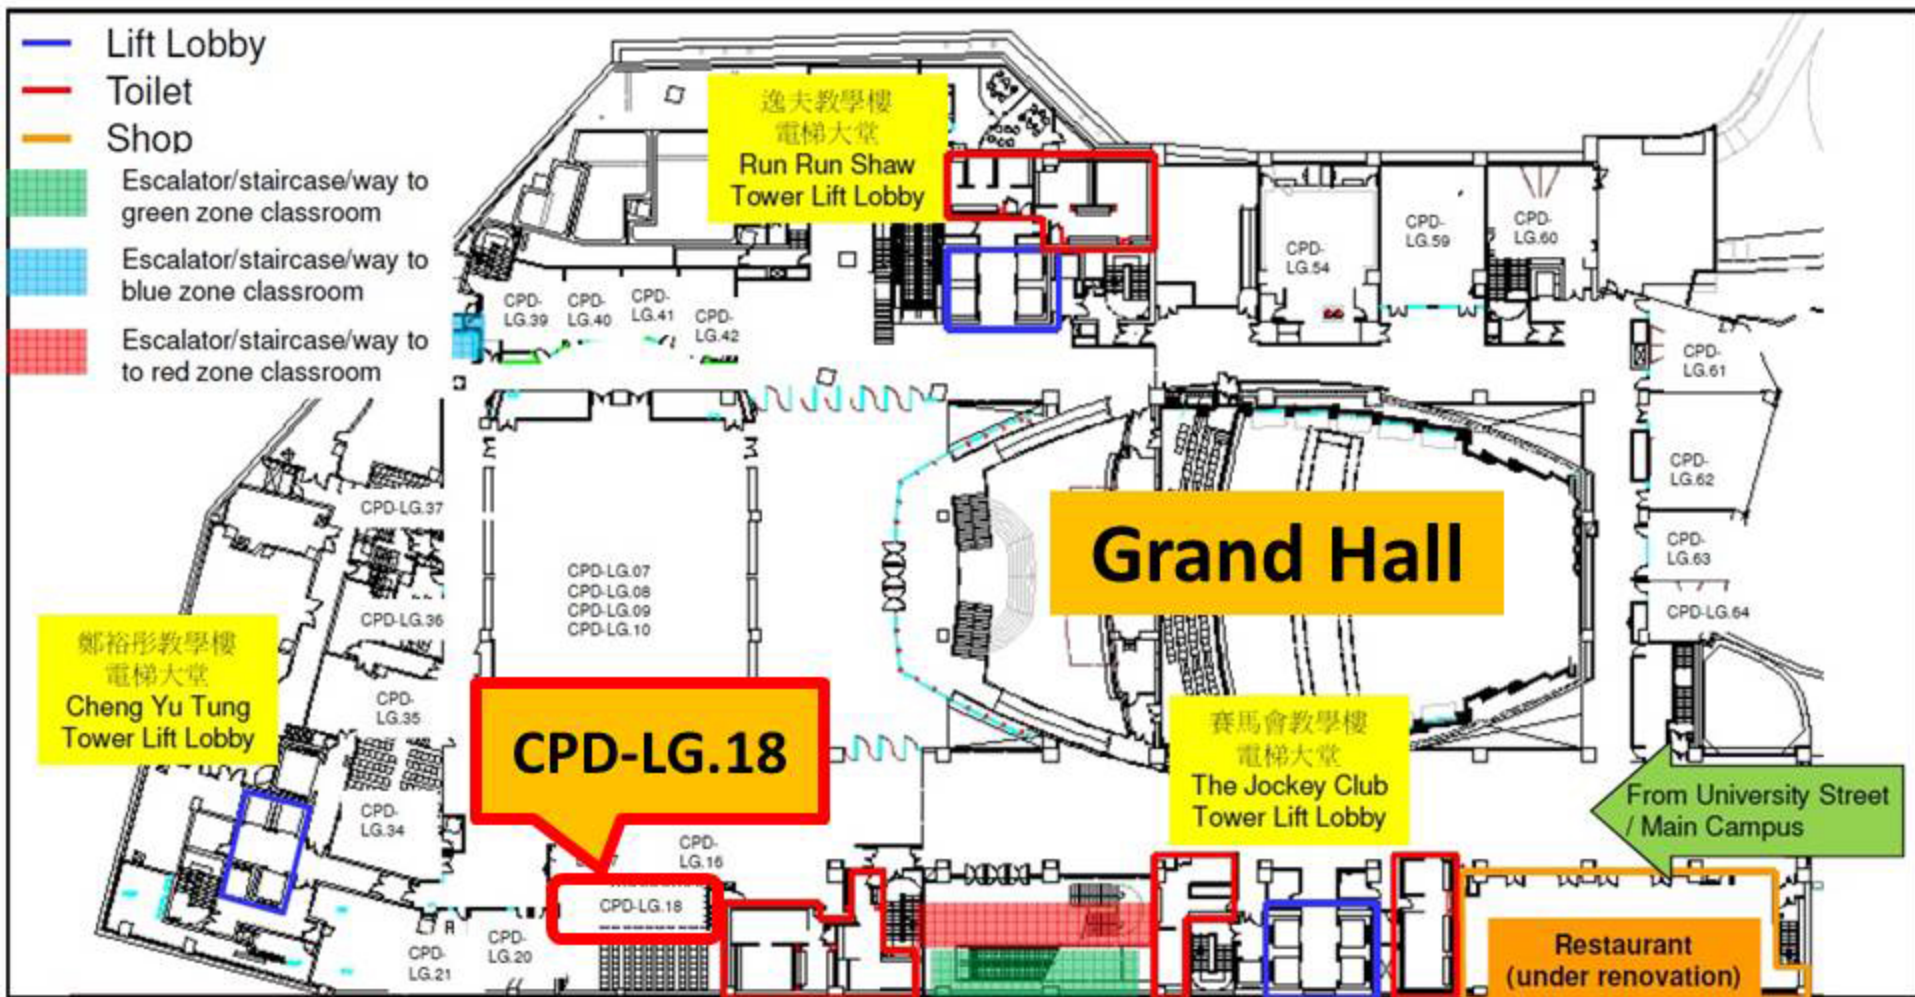

Centennial Campus of The University of Hong Kong

香港大學百周年校園

Location plan on LG/F-HKUCC